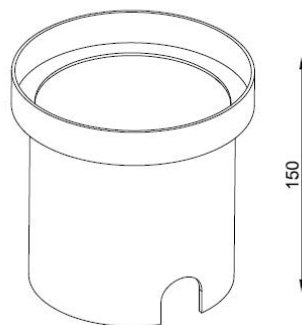

Specification	
Power:	18W
Voltage:	AC 220-240V
Beam Angle:	20°/30°/50°
Color Temperature:	3000K/4000K/RGBW
CRI:	80
Weight:	2kg
IP Rate:	IP67
Warranty:	5 Years

Ø175

Ø155

KEY FEATURES

- 316L Stainless Steel
- Optional Beam Angles 20°/30°/50°
- Colour Temp 3000K/4000K/RGBW
- Long life 50,000h

Ordering Information

Model No	Lumens	Power	Size	Colour Temperature
AL-RXR-18W	2034	18W	175 x 120	3000K/4000K/RGBW