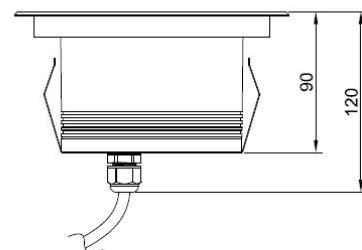

Specification	
Power:	18W
Voltage:	AC 220-240V
Beam Angle:	20°/30°/50°
Color Temperature:	3000K/4000K/RGBW
CRI:	80
Weight:	2kg
IP Rate:	IP67
Warranty:	5 Years

Ø175

Ø155

KEY FEATURES

- 316L Stainless Steel
- Optional Beam Angles 20°/30°/50°
- Colour Temp 3000K/4000K/RGBW
- Long life 50,000h

Ordering Information

Model No	Lumens	Power	Size	Colour Temperature
AL-RXR-18W	2034	18W	175 x 120	3000K/4000K/RGBW