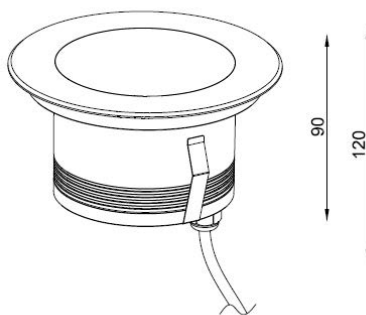

Specification	
Power:	18W
Voltage:	AC 220-240V
Beam Angle:	20°/30°/50°
Color Temperature:	3000K/4000K/RGBW
CRI:	80
Weight:	2kg
IP Rate:	IP67
Warranty:	5 Years

Ø175

Ø155

KEY FEATURES

- 316L Stainless Steel
- Optional Beam Angles 20°/30°/50°
- Colour Temp 3000K/4000K/RGBW
- Long life 50,000h

Ordering Information

Model No	Lumens	Power	Size	Colour Temperature
AL-RXR-18W	2034	18W	175 x 120	3000K/4000K/RGBW