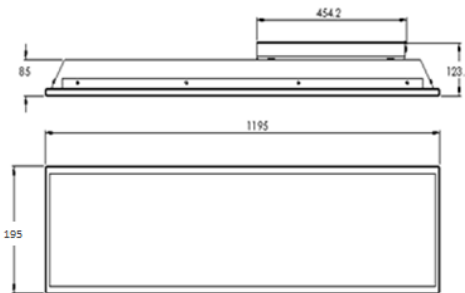

Optic

Microprism Optic (UGR<19)

Ordering Information				
Model No	Lumens	Power	Colour	Colour Temperature
AL-PROMR-1200X200	3778	26.8W	840	4000K

WARRANTY: 5 YEARS