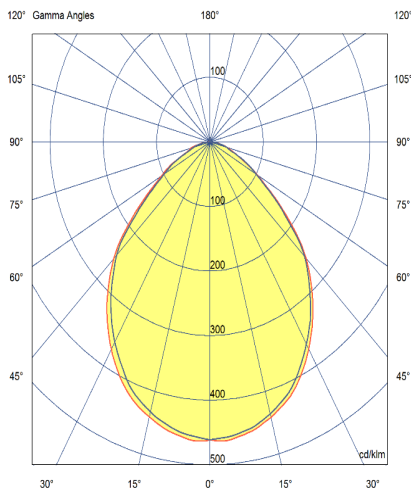

### Optic

Microprism Optic (UGR<19)

Ordering Information				
Model No	Lumens	Power	Colour	Colour Temperature
AL-PROMR-1200X200	3778	26.8W	840	4000K

WARRANTY: 5 YEARS