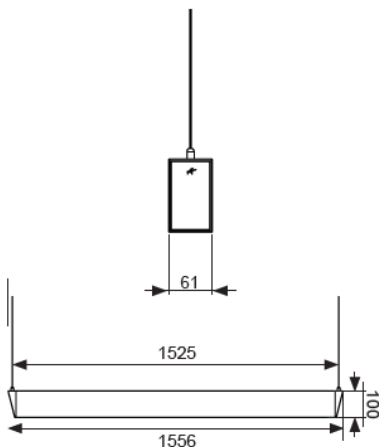

IP20

AL-LIN1-1500-45WA

AL-LIN1-1500-45WW

KEY FEATURES

- Architectural suspended linear for office, retail and educational applications
- Die-Cast aluminum end caps
- Slim profile available in Black and Aluminium (RAL9006)
- Selectable CCT between 3000K and 4000K output
- Supplied bi-directional light output as standard (directional only option can be selected if required)
- Suitable for individual or continuous suspension
- Supplied c/w 1.5m suspension kit as standard
- Outperforms 28W and T5 fluorescent equivalent
- LED lifespan LM80 42,000 hours

Ordering Information	
Part Number	Description
AL-LIN1-1500-45WA	45W - Cool White/Warm White - Aluminium
AL-LIN2-1500-86WA	86W - Cool White/Warm White - Aluminium
AL-LIN1-1500-45WB	45W - Cool White/Warm White - Black
AL-LIN2-1500-86WB	86W - Cool White/Warm White - Black