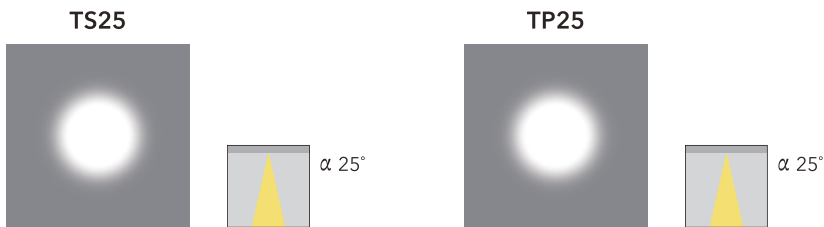

A range of round projector floodlights that are ideal for uplighting building facades, bridges and trees. Three sizes and a range of outputs with RGBW options ensure versatility of the range.

- Die-cast aluminium construction with tempered glass diffuser and two size options.
- Optical lenses offer visual comfort and uniform light distribution.
- High quality LED chips and driver with RGBW options in each size.
- UV protected pure polyester powder coated housing offering high corrosion resistance.
- All external screws are 304 stainless steel.
- RAL9005, other RAL colours available on request.

Optics

Product Specification

CODE	OPTIC	LED Qty	CCT	LUMENS	CRI	POWER	IP	IK	WEIGHT
RAV-S18	TP25	6	4000	1720	>80	18W	IP66	IK09	1.8
RAV-S18-RGBW	TP25	6	RGBW	500	>80	18W	IP66	IK09	1.8
RAV-M30	TS25	12	4000	3010	>80	30W	IP66	IK09	3.8
RAV-M40	TS25	12	4000	3600	>80	40W	IP66	IK09	3.8
RAV-M40-RGBW	TS25	12	RGBW	1000	>80	40W	IP66	IK09	4.0
RAV-L60	TS25	18	4000	6780	>80	60W	IP66	IK09	5.5
RAV-L80	TS25	18	4000	8250	>80	80W	IP66	IK09	5.5
RAV-L80-RGBW	TS25	18	RGBW	2000	>80	80W	IP66	IK09	5.7