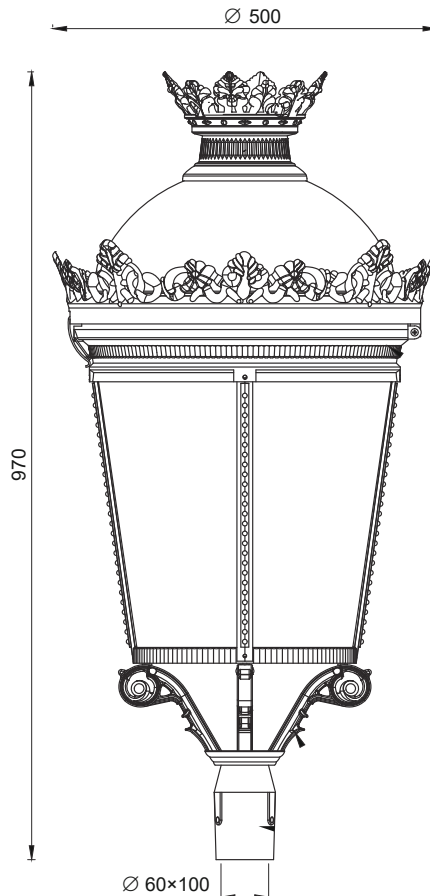

Installation Instruction

Product Code:GOTHIA

Product Description:GOTHIA TRADITIONAL

Important Information

- ◆ It is recommended that luminaires are installed / maintained by a fully qualified electrician and wired in accordance to the latest IEC standards or national equivalent.
- ◆ Mains power must be switched off during any installation or maintenance.
- ◆ This product is guaranteed for a period of 5 years from date of purchase. The guarantee is invalid in the case of improper use, improper installation or tampering. Should the product fail during the guarantee period it will be replaced free of charge, subject to correct installation and return of the faulty unit. The manufacturer is not responsible for any costs associated with the replacement of this product.
- ◆ This product may contain substances that can be hazardous to the environment if not disposed of properly. Electrical and electronic equipment should never be disposed of with general household waste but must be separated for its correct treatment and recovery. Where possible recycle your packaging.
- ◆ This product contains a light source of energy efficiency class D.

Dimension

Installation Instruction