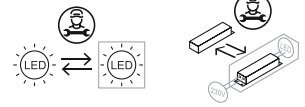

Installation Instruction

Product Code:GOTHIA

Product Description:GOTHIA TRADITIONAL

Important Information

- ◆ It is recommended that luminaires are installed / maintained by a fully qualified electrician and wired in accordance to the latest IEC standards or national equivalent.
- ◆ Mains power must be switched off during any installation or maintenance.
- ◆ This product is guaranteed for a period of 5 years from date of purchase. The guarantee is invalid in the case of improper use, improper installation or tampering. Should the product fail during the guarantee period it will be replaced free of charge, subject to correct installation and return of the faulty unit. The manufacturer is not responsible for any costs associated with the replacement of this product.
- ◆ This product may contain substances that can be hazardous to the environment if not disposed of properly. Electrical and electronic equipment should never be disposed of with general household waste but must be separated for its correct treatment and recovery. Where possible recycle your packaging.
- ◆ This product contains a light source of energy efficiency class D.

Dimension

Installation Instruction