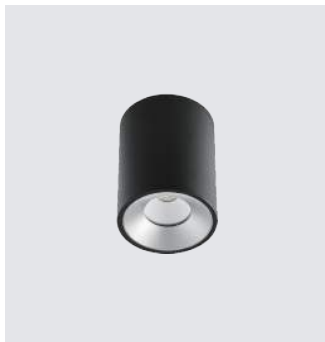

Driver Details

Product	CAS-S9	CAS-M15	CAS-L36
Driver	Eaglerise		Galoppato
Dimming control	Non-Dimmable		Non-Dimmable
Driver current	350mA	350mA	900mA
Inrush current	15A MAX	30A MAX	≤7A, 10μs
Power factor	>0.8	>0.9	0.9

Dimensions