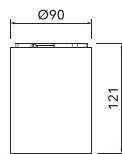

Driver Details

Product	CAS-S9	CAS-M15	CAS-L36
Driver	Eaglerise		Galoppato
Dimming control	Non-Dimmable		Non-Dimmable
Driver current	350mA	350mA	900mA
Inrush current	15A MAX	30A MAX	≤7A, 10μs
Power factor	>0.8	>0.9	0.9

Dimensions

CAS-S