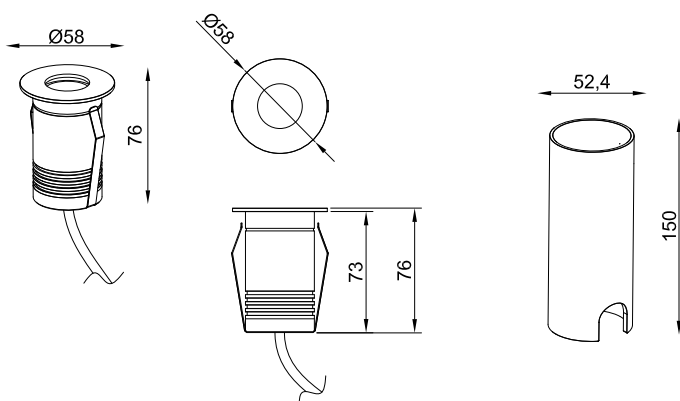

Specification	
Voltage	24VDC
Power	3.4 W
Lumens	190lm
Beam Angle	30°
Kelvin	3000k
IP Rating	IP67
IK Rating	IK08