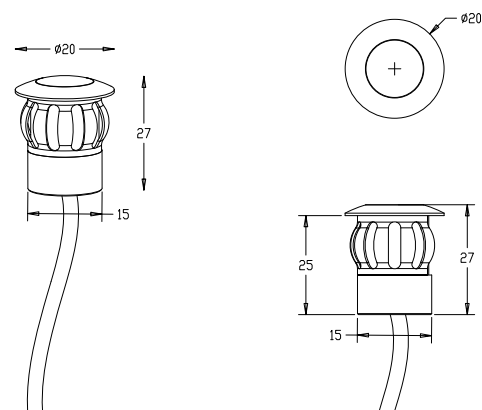

AL-RMINIC

Rocky Mini In-Ground

Features:

- Colour Temperature 3000K, 4000K
- 316L Stainless Steel

Ordering Information			
Code	Power	Kelvin	Size
AL-RMINIC-3K	0.4W	3000K	20mm x 27mm
AL-RMINIC-4K	0.4W	4000K	20mm x 27mm

Specification	
Voltage	12VDC / 24VDC
Power	0.44 W
Lumens	40lm
Beam Angle	110°
Kelvin	3000K, 4000K
IP Rating	IP68
IK Rating	IK03

AL-RMINI-RGB

Rocky Mini RGB In-Ground

Features:

- Colour Temperature RGB 3 in 1
- 316L Stainless Steel

Ordering Information			
Code	Power	Kelvin	Size
AL-RMINIC-RGB	0.4W	RGB 3 in 1	20mm x 27mm