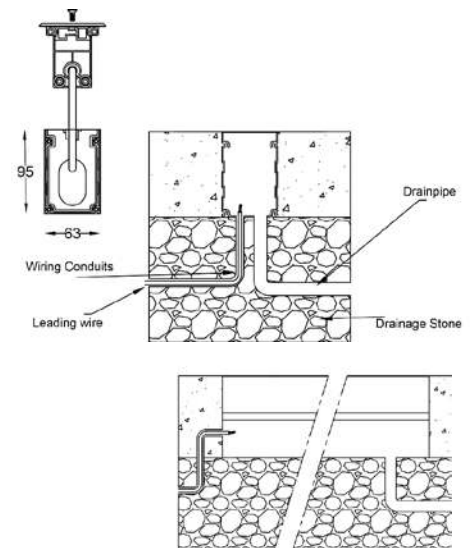

Deco Top View

Deco In-ground Housing

Deco In-ground Housing with Mounting Sleeve

Remark:

- Failure to provide adequate draining installation will void warrant
- Make sure that wire is connected with seal connections
- Please use stainless steel screws for the mounting trim
- Make sure topper side is at the same level with ground service