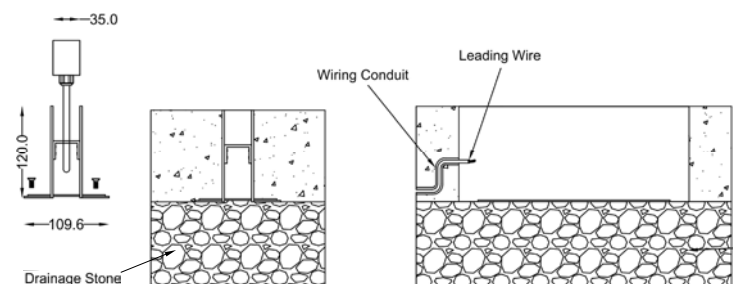

Remark:

- Failure to provide adequate draining installation will void warrant
- Make sure that wire is connected with seal connections
- Please use stainless steel screws for the mounting trim
- Make sure topper side is at the same level with ground service