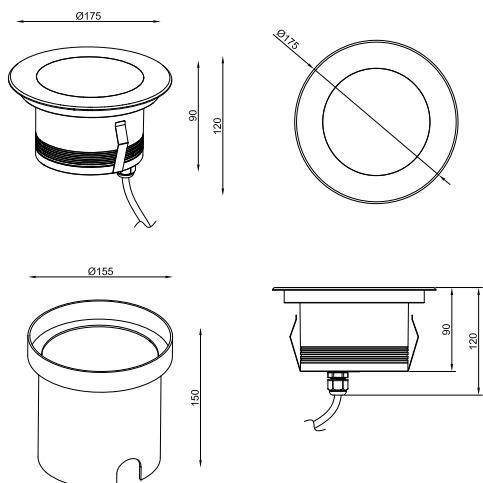

Specification	
Voltage	24V DC
Power	22W
Lumens	980lm
Beam Angle	30°
Kelvin	RGBW 3000K 4in1
IP Rating	IP67
IK Rating	IK10