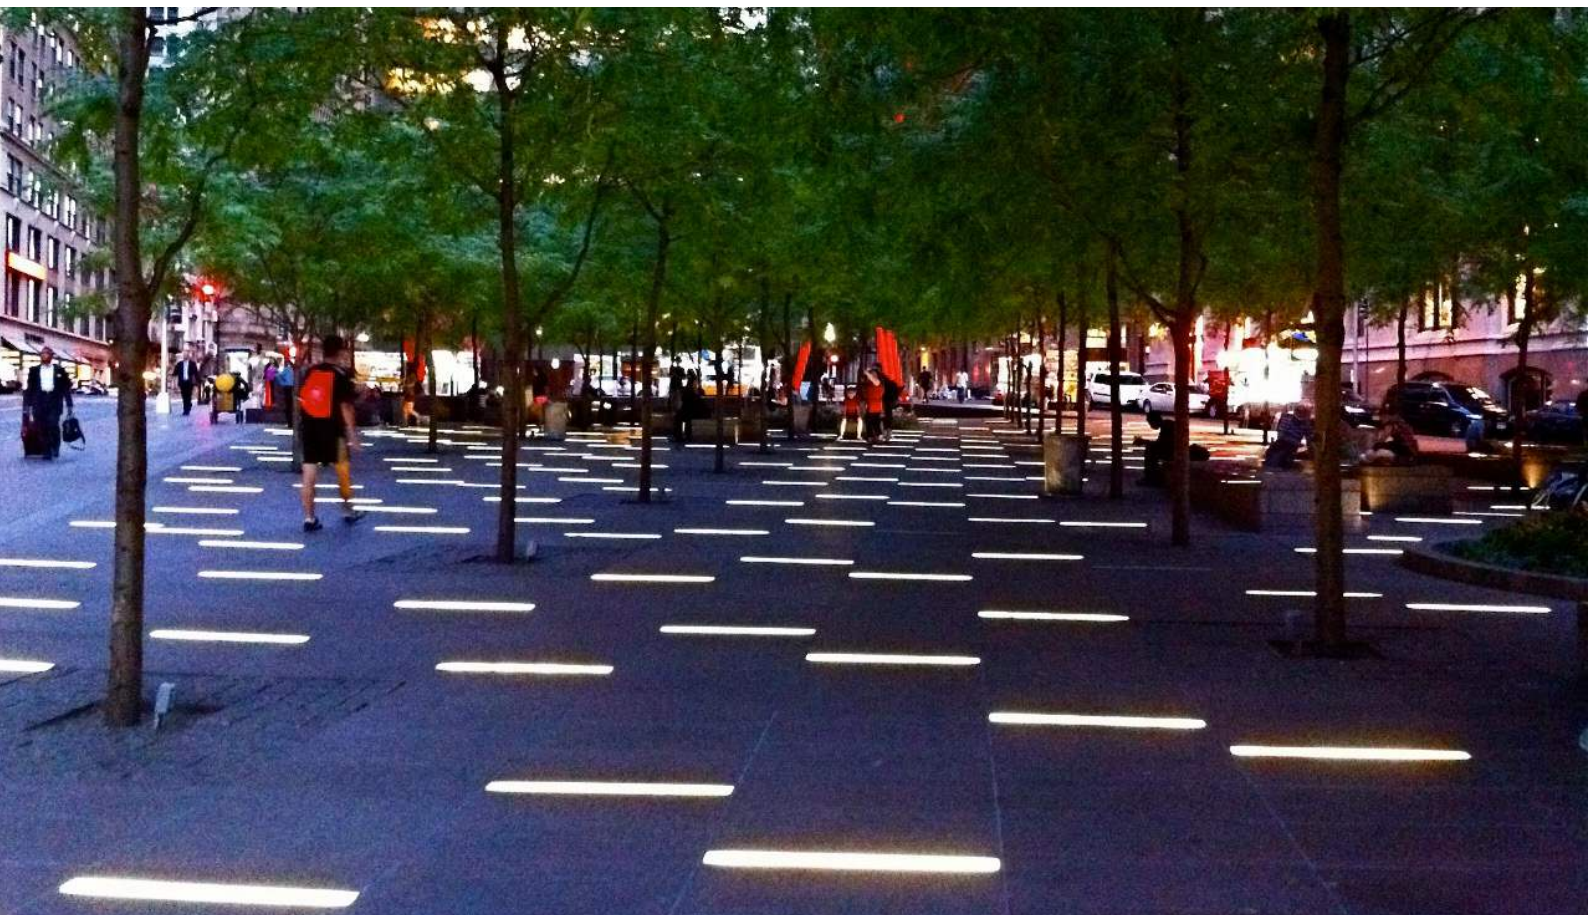

The Home of LED Lighting Solutions

Since 2011, **AuraLED** has established itself as a market leader in LED Lighting solutions. We are continually developing our products to meet the ever-changing demands of our clients and adopting new technologies to offer new and improved solutions.

Our new range of Linear in-ground fixtures brings a wide range of design options for landscape lighting.

Whether it's a warm white or RGB, the **AuraLED** range allows you to create some outstanding aesthetics. The fittings were designed and built to last the test of time and everyday rigours, whether in drive-over applications or wet environments.

AuraLED's dedicated team of professionals is on hand to advise on the best possible solution for your project.

Should you require installation advice, our **AuraTEC** team of expert technicians can ensure you get the best possible outcome.