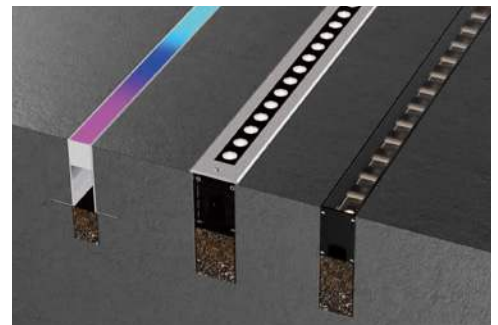

The Home of LED Installation Solutions

Today's high quality, technically advanced LED fittings are only ever as good as their installation. That's why we launched **AuraTEC** our LED Strip and Neon Installation specialist service.

When it comes to the installation of our range of LED Strip and Neon products there is a lot to consider if you are looking to fully exploit the products features and benefits. Whether it's a straightforward strip install or a programmable DMX lightshow our technicians can guarantee the perfect end result.

AuraTEC can make sure you get the best out of your install with our years of technical knowledge and product development experience. Our fully kitted out mobile vans can come to site and work along side your other contractors to guarantee the best possible finish.

We are often called to site to rectify poor installs where the product has been fitted without the proper care and attention, leading to poor performance or even product failure.