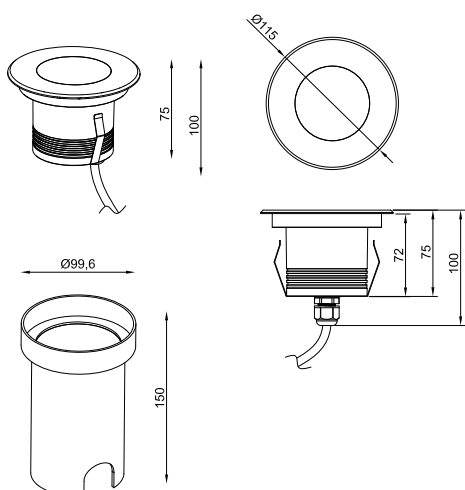

Specification	
Voltage	24V DC
Power	7W
Lumens	300lm
Beam Angle	40°
Kelvin	RGBW 3000K 4in1
IP Rating	IP67
IK Rating	IK09