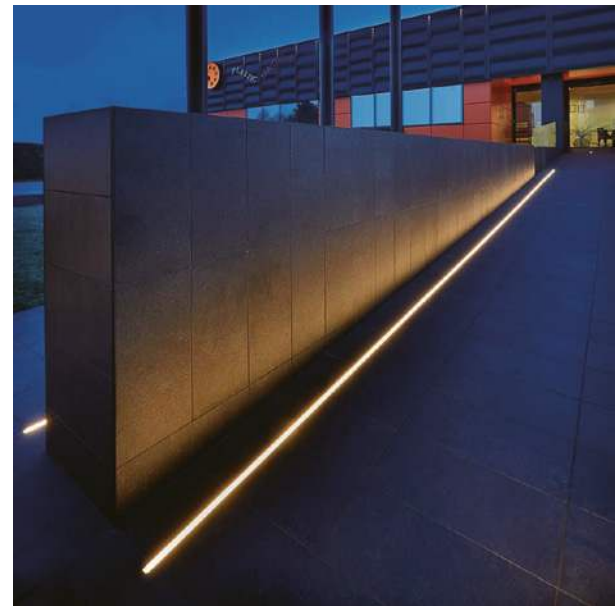

The Home of LED Lighting Solutions

Since 2011, **AuraLED** has established itself as a market leader in LED Lighting solutions. We are continually developing our products to meet the ever-changing demands of our clients and adopting new technologies to offer new and improved solutions.

Our new range of Linear in-ground fixtures brings a wide range of design options for landscape lighting.

Whether it's a warm white or RGB, the **AuraLED** range allows you to create some outstanding aesthetics. The fittings were designed and built to last the test of time and everyday rigours, whether in drive-over applications or wet environments.

AuraLED's dedicated team of professionals is on hand to advise on the best possible solution for your project.

Should you require installation advice, our **AuraTEC** team of expert technicians can ensure you get the best possible outcome.