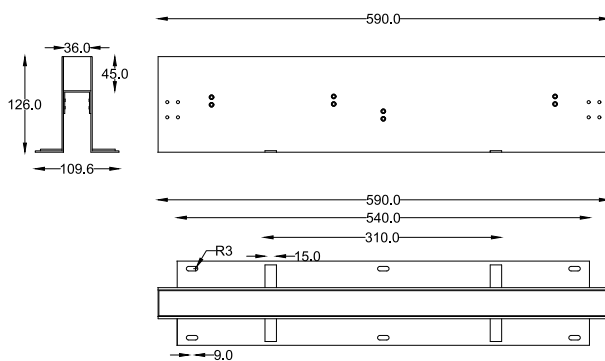

Features:

- Colour Temperature 3000K, 4000K RGBW3K & RGBW4K
- Length 590mm, 1000mm

Ordering Information			
Code	Power	Kelvin	Length
AL-SLINE-3K-590	7W	3000K	590mm
AL-SLINE-4K-590	7W	4000K	590mm
AL-SLINE-RGBW3K-590	7W	RGBW3K	590mm
AL-SLINE-RGBW4K-590	7W	RGBW4K	590mm
AL-SLINE-3K-1000	12W	3000K	1000mm
AL-SLINE-4K-1000	12W	4000K	1000mm
AL-SLINE-RGBW3K-1000	12W	RGBW3K	1000mm
AL-SLINE-RGBW4K-1000	12W	RGBW4K	1000mm

Specification	
Voltage	DC 24V
Power	7W (590mm) 12W (1000mm)
Lumens	14lm/watt @ All channels on
Kelvin	3000K, 4000K, RGBW3K, RGBW4K
IP Rating	IP67
IK Rating	IK10

590mm

1000mm

Remark:

- Failure to provide adequate draining installation will void warrant
- Make sure that wire is connected with seal connections
- Please use stainless steel screws for the mounting trim
- Make sure topper side is at the same level with ground service