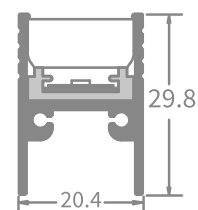

Ordering Information			
Code	Power	Kelvin	Length
AL-WP03AL3- 1000	15W	2400K - 6500K	1000mm
AL-WP03AL3- 2000	30W	2400K - 6500K	2000mm
AL-WP03AL3- 3000	45W	2400K - 6500K	3000mm

Specification	
Voltage	24V DC
Power	15W/meter
Lumens	950lm
Beam Angle	110°
Kelvin	2400K - 6500K
IP Rating	IP67
IK Rating	IK10

Ordering Information			
Code	Power	Kelvin	Length
AL-WP03AL2- 1000	15W	2400K - 6500K	1000mm
AL-WP03AL2- 2000	30W	2400K - 6500K	2000mm
AL-WP03AL2- 3000	45W	2400K - 6500K	3000mm

Specification	
Voltage	24V DC
Power	10W/meter
Lumens	950lm
Beam Angle	110°
Kelvin	2400K - 6500K
IP Rating	IP67
IK Rating	IK10

Features:

- Colour and Colour Temperature RGB or RGBW 4-in-1 with W in 3000K, 4000K+
- Length 505mm, 930mm (including mounting plate)
- Optics 20°, 30°, 50°, 20°x50°

Ordering Information			
Code	Power	Kelvin	Length
AL-DIG-RGB-505	14W	RGB	505mm
AL-DIG-RGBW-505	14W	RGBW	505mm
AL-DIG-3K-505	14W	3000K	505mm
AL-DIG-4K-505	14W	4000K	505mm
AL-DIG-RGB-930	28W	RGB	930mm
AL-DIG-RGBW-930	28W	RGBW	930mm
AL-DIG-3K-930	28W	3000K	930mm
AL-DIG-4K-930	28W	4000K	930mm

Specification	
Voltage	DC 24V
Power	6W (306mm) 12W (606mm) 24W (1206mm)
Lumens	360lm per foot @3000K CCT, CRI80, 12° narrow beam Static white 65lm/watt @3000K, 12°
Kelvin	3000K, 4000K
Optics	12°, 30°, 10°x50°, 40°x60°
IP Rating	IP66