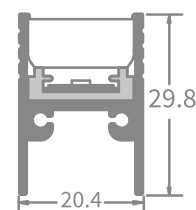

Ordering Information			
Code	Power	Kelvin	Length
AL-WP02AL1- 1000	10W	2400K - 6500K	1000mm
AL-WP02AL1- 2000	20W	2400K - 6500K	2000mm
AL-WP02AL1- 3000	30W	2400K - 6500K	3000mm

Specification	
Voltage	24V DC
Power	10W/meter
Lumens	700lm
Beam Angle	110°
Kelvin	2400K - 6500K
IP Rating	IP67
IK Rating	IK10

Ordering Information			
Code	Power	Kelvin	Length
AL-WP02AL4- 1000	10W	2400K - 6500K	1000mm
AL-WP02AL4- 2000	20W	2400K - 6500K	2000mm
AL-WP02AL4- 3000	30W	2400K - 6500K	3000mm

Specification	
Voltage	24V DC
Power	10W/meter
Lumens	700lm
Beam Angle	110°
Kelvin	2400K - 6500K
IP Rating	IP67
IK Rating	IK10

Specification	
Voltage	DC 24V
Power	6W (306mm) 12W (606mm) 24W (1206mm)
Lumens	360lm per foot @3000K CCT, CRI80, 12° narrow beam Static white 65lm/watt @3000K, 12°
Kelvin	3000K, 4000K
Optics	12°, 30°, 10°x50°, 40°x60°
IP Rating	IP66