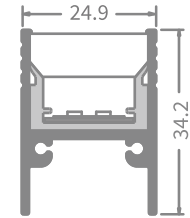

AL-WP03AL3

Walkover LED Linear Light

AL-WP03AL3 is a walkover LED Linear light with an IP67 rating suitable for indoor and outdoor lighting. Can be used in swimming pools.

Features:

- Colour Temperature 2400K -6500K
- Length 1000mm, 2000mm, 3000mm
- Bespoke Lengths

Ordering Information			
Code	Power	Kelvin	Length
AL-WP03AL3- 1000	15W	2400K - 6500K	1000mm
AL-WP03AL3- 2000	30W	2400K - 6500K	2000mm
AL-WP03AL3- 3000	45W	2400K - 6500K	3000mm

Specification	
Voltage	24V DC
Power	15W/meter
Lumens	950lm
Beam Angle	110°
Kelvin	2400K - 6500K
IP Rating	IP67
IK Rating	IK10

AL-WP03AL2

Walkover LED Linear Light

AL-WP03AL2 is a walkover LED Linear light with an IP67 rating suitable for indoor and outdoor lighting. Can be used in swimming pools.

Features:

- Colour Temperature 2400K - 6500K
- Length 1000mm, 2000mm, 3000mm
- Bespoke Lengths

Ordering Information			
Code	Power	Kelvin	Length
AL-WP03AL2- 1000	15W	2400K - 6500K	1000mm
AL-WP03AL2- 2000	30W	2400K - 6500K	2000mm
AL-WP03AL2- 3000	45W	2400K - 6500K	3000mm