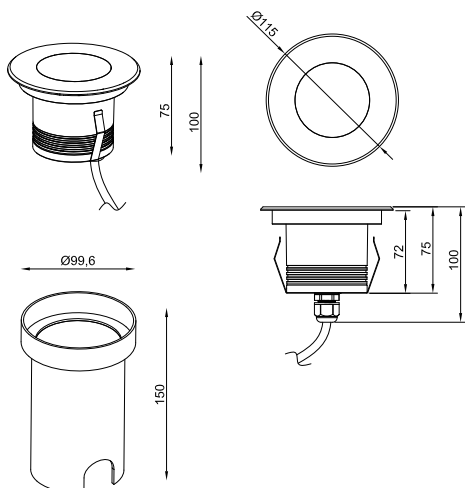

AL-RLHC

Rocky LHC In-Ground

Features:

- Colour Temperature 3000K
- 316L Stainless Steel

Ordering Information			
Code	Power	Kelvin	Size
AL-RLHC-3000K	10.5W	3000K	115mm x 100mm

Specification	
Voltage	220-240AC
Power	10.5W
Lumens	650lm
Beam Angle	20°/30°/40°/60°
Kelvin	3000K
IP Rating	IP67
IK Rating	IK09

AL-RLC-RGBW

Rocky LC RGBW In-Ground

Features:

- Colour Temperature 3000K
- 316 Stainless Steel

Ordering Information			
Code	Power	Kelvin	Size
AL-RLC- RGBW	7W	3000K	115mm x 100mm