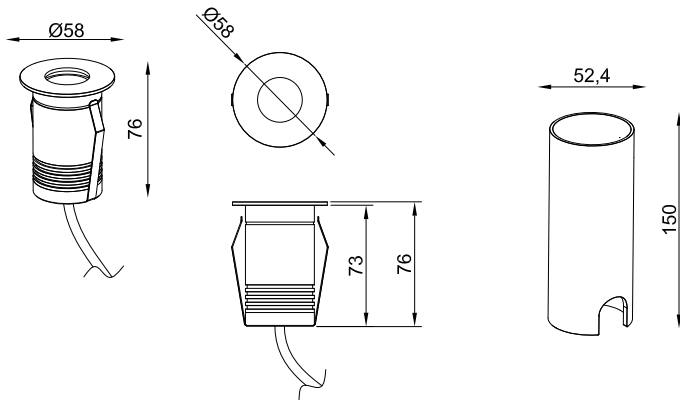

AL-RMC Rocky MC In-Ground

Features:

- Colour Temperature 3000K, 4000K
- 316 Stainless Steel

Ordering Information			
Code	Power	Kelvin	Size
AL-RMC-3K	3.4W	3000K	58mm x 76mm
AL-RMC-4K	3.4W	4000K	58mm x 76mm

Specification	
Voltage	220-240V AC
Power	3.4W
Lumens	190lm
Beam Angle	7°/11°/20°/33°/43°
Kelvin	3000K, 4000K
IP Rating	IP67
IK Rating	IK08

AL-RMC-RGBW Rocky MC RGBW In-Ground

Features:

- Colour Temperature RGBW 3000K 4in1
- 316 Stainless Steel

Ordering Information			
Code	Power	Kelvin	Size
AL-RMC- RGBW	3.4W	3000K	58mm x 76mm