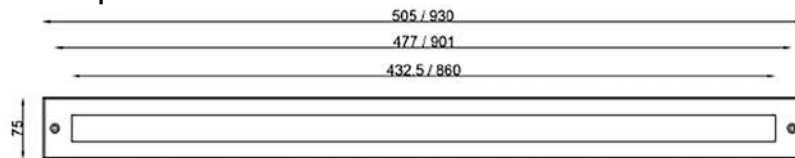

Deco Top View