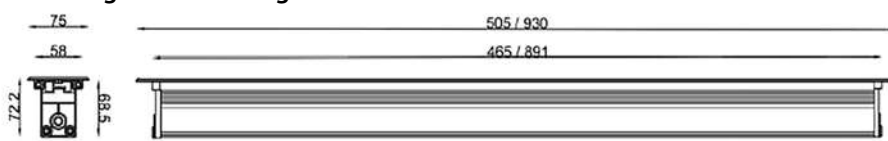

Deco In-ground Housing