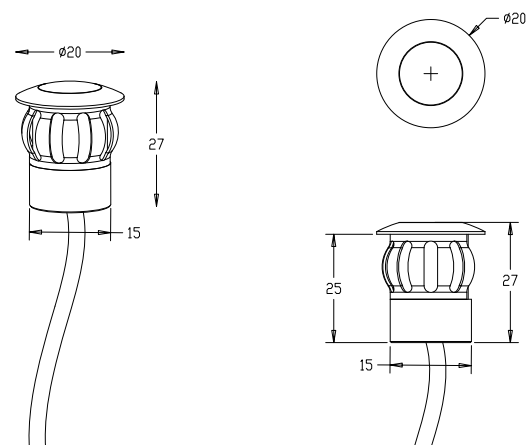

Ordering Information			
Code	Power	Kelvin	Size
AL-RMINIC-RGB	0.4W	RGB 3 in 1	20mm x 27mm

Specification	
Voltage	12VDC / 24VDC
Power	0.44 W
Lumens	8lm
Beam Angle	110°
Kelvin	RGB 3 in 1
IP Rating	IP68
IK Rating	IK03