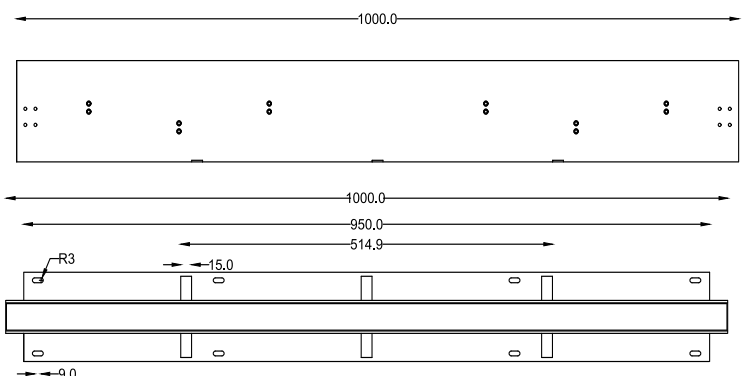

AL-SLINE In-Ground Linear Pixel

AL-SLINE Linear Pixel is an in-ground fixture that offers a unique and adaptable solution for various lighting requirements in landscape and public areas. The 316 Stainless Steel mounting sleeve provides better corrosion resistance. With a power of 12W per meter, this product is an energy-efficient solution for a robust in-ground luminaire. Each AL-SLINE has a thin end cap, which allows seamless end-to-end pixel spacing.

Features:

- Colour Temperature 3000K, 4000K RGBW3K & RGBW4K
- Length 590mm, 1000mm

Ordering Information			
Code	Power	Kelvin	Length
AL-SLINE-3K-590	7W	3000K	590mm
AL-SLINE-4K-590	7W	4000K	590mm
AL-SLINE-RGBW3K-590	7W	RGBW3K	590mm
AL-SLINE-RGBW4K-590	7W	RGBW4K	590mm
AL-SLINE-3K-1000	12W	3000K	1000mm
AL-SLINE-4K-1000	12W	4000K	1000mm
AL-SLINE-RGBW3K-1000	12W	RGBW3K	1000mm
AL-SLINE-RGBW4K-1000	12W	RGBW4K	1000mm

Specification	
Voltage	DC 24V
Power	7W (590mm) 12W (1000mm)
Lumens	14lm/watt @ All channels on
Kelvin	3000K, 4000K, RGBW3K, RGBW4K
IP Rating	IP67
IK Rating	IK10

590mm

1000mm

Remark:

- Failure to provide adequate draining installation will void warrant
- Make sure that wire is connected with seal connections
- Please use stainless steel screws for the mounting trim
- Make sure topper side is at the same level with ground service