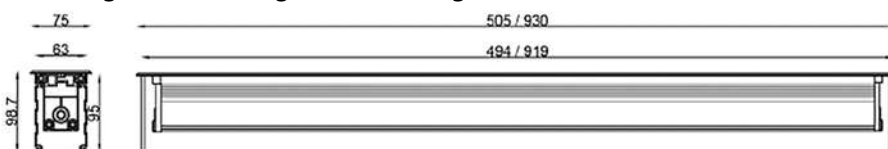

Deco In-ground Housing with Mounting Sleeve

Remark:

- Failure to provide adequate draining installation will void warrant
- Make sure that wire is connected with seal connections
- Please use stainless steel screws for the mounting trim
- Make sure topper side is at the same level with ground service