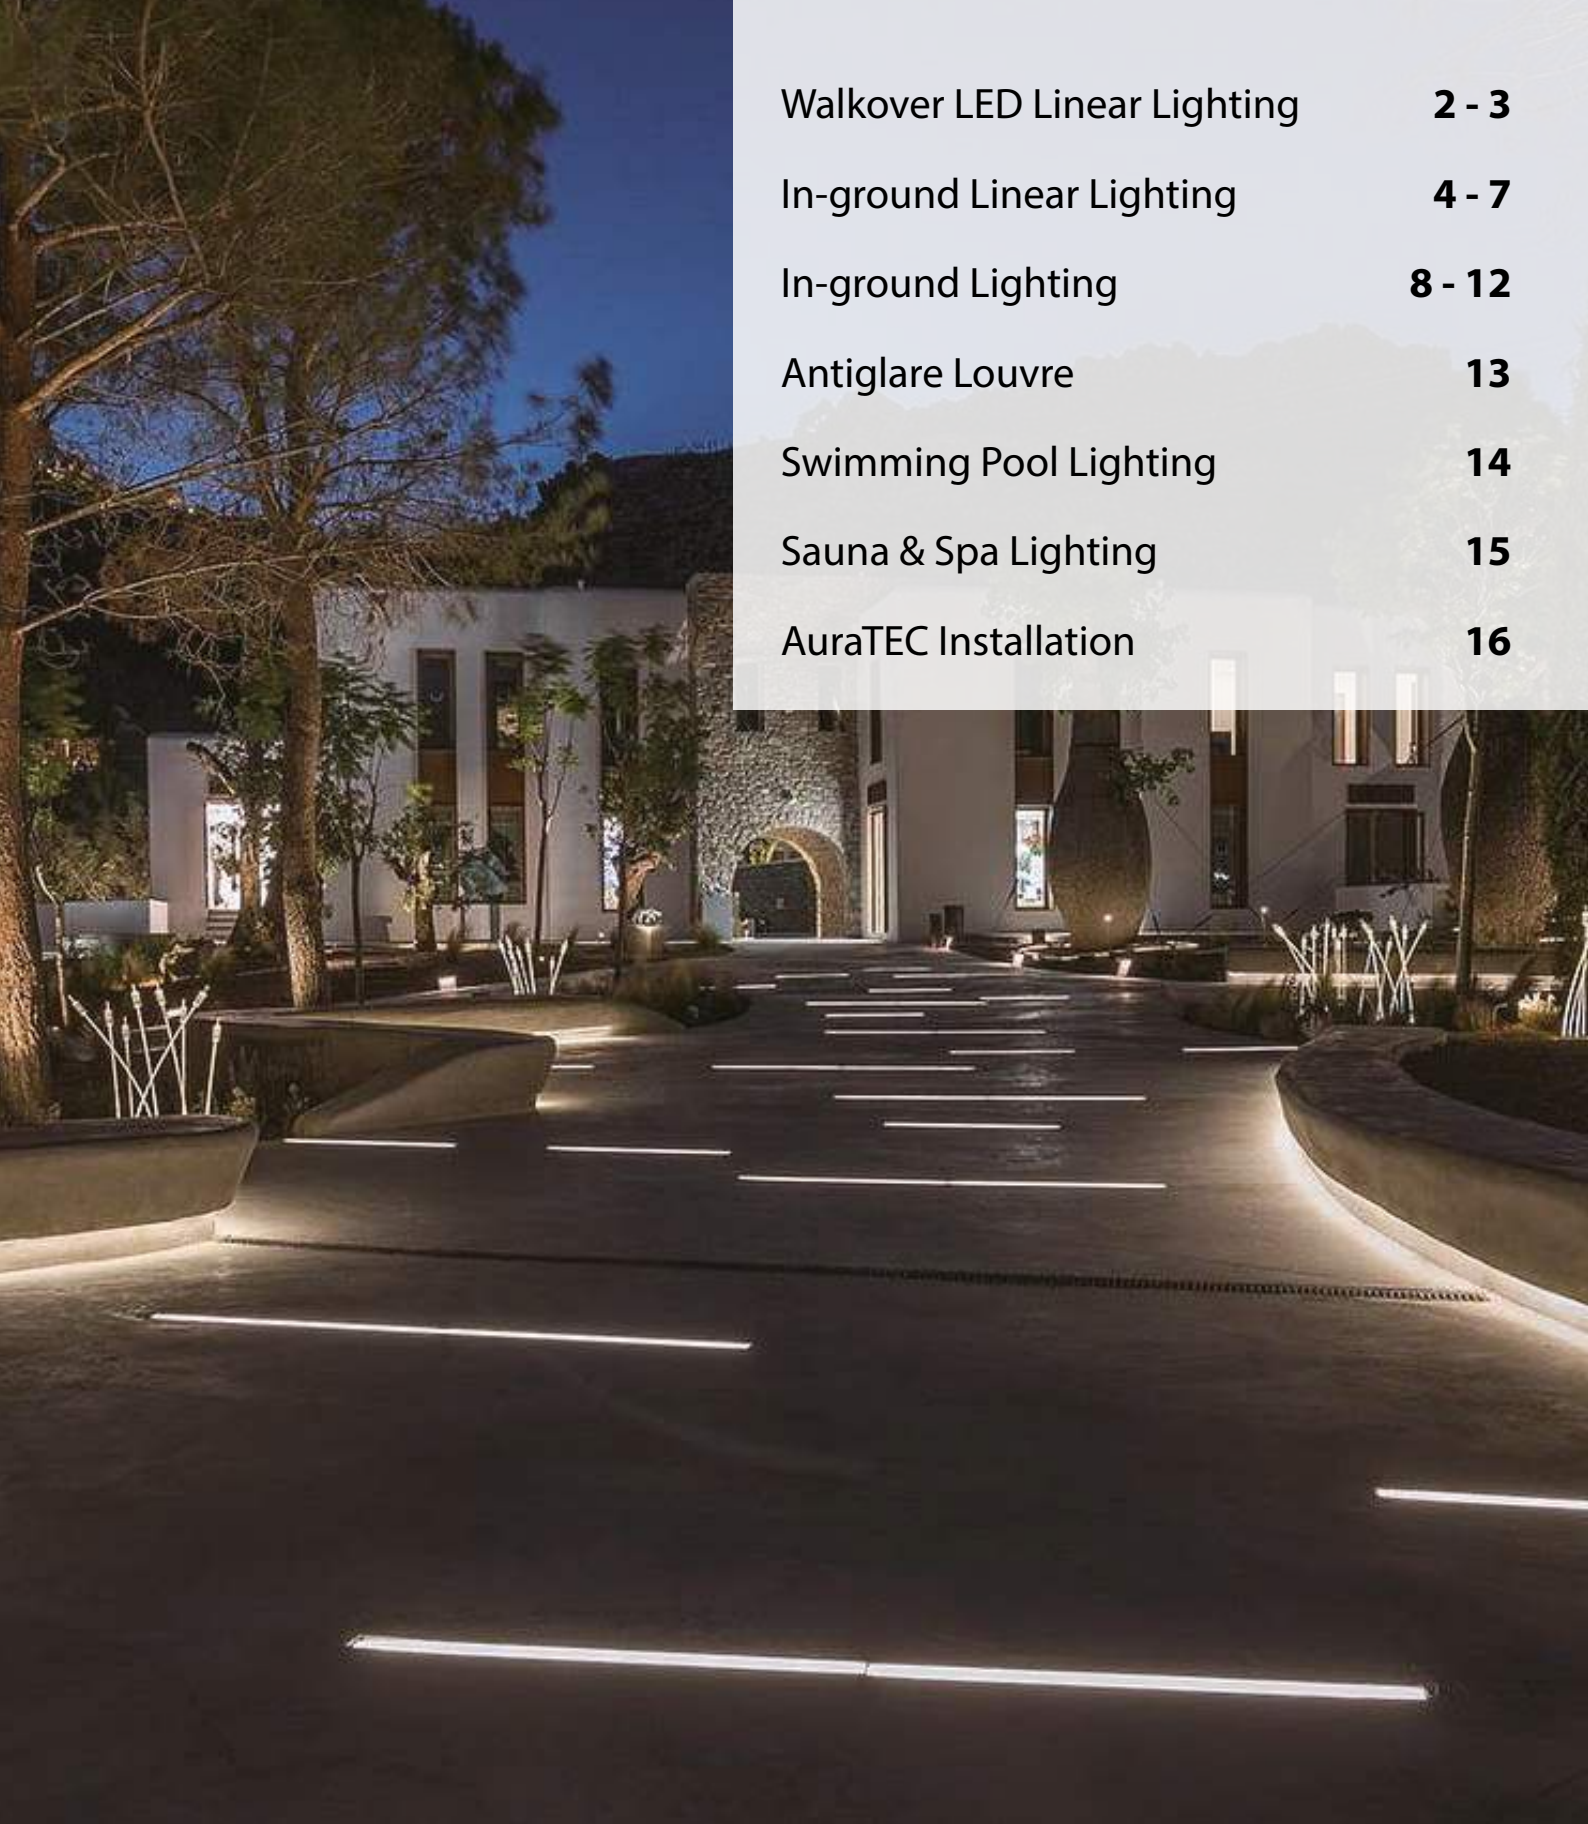

Landscapes Contents

Walkover LED Linear Lighting	2 - 3
In-ground Linear Lighting	4 - 7
In-ground Lighting	8 - 12
Antiglare Louvre	13
Swimming Pool Lighting	14
Sauna & Spa Lighting	15
AuraTEC Installation	16