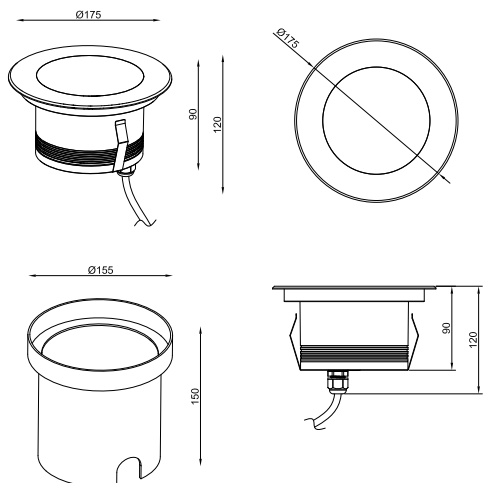

AL-RXC

Rocky XC In-Ground

Features:

- Colour Temperature 3000K
- 316L Stainless Steel

Ordering Information			
Code	Power	Kelvin	Size
AL-RXC-3000K	21.6W	3000K	175mm x 120mm

Specification	
Voltage	220-240V AC
Power	21.6W
Lumens	1445lm
Beam Angle	7°/11°/20°/35°/43°
Kelvin	3000K
IP Rating	IP67
IK Rating	IK10

AL-RXC-RGBW

Rocky XC RGBW In-Ground

Features:

- Colour Temperature RGBW 3000K 4in1
- 316L Stainless Steel

Ordering Information			
Code	Power	Kelvin	Size
AL-RXC-RGBW	7W	3000K	175mm x 120mm