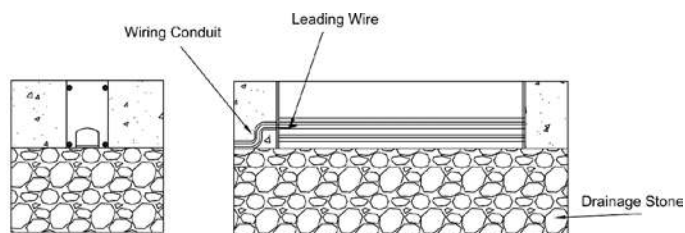

Remark:

- Failure to provide adequate draining installation will void warrant
- Make sure that wire is connected with seal connections
- Please use stainless steel screws for the mounting trim
- Make sure topper side is at the same level with ground service