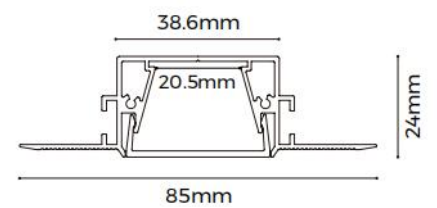

AL-LR3924

Features

- 35mm luminous surface, rimless recessed design, integrated into architecture.
- PC diffuser made in Germany, products soft and comfortable lighting.
- AL6063-T5 aluminum profile with high-quality surface treatment.

Standard Configuration

Picture	Item	Parameter	Model
	Profile	Profile weight: 1.6kg/2.5m Size: L2500*W85*H24mm Material: AL6063-T5 Surface processing: Anodizing	/
	Cover	Type: Frosted diffuser Material: PC Light transmittance: 70% Size: L2500*W34.2*H10.2mm PC Feature: The diffuser will extend (shrink) 0.8mm/m when the temperature rises (drops) 10°C.	/
	End caps	Size: L38.6*W24*H2mm Material: PC	AL-EC-LR3924

Optical Parameter

(D8280-24V-20mm light source, frosted diffuser)