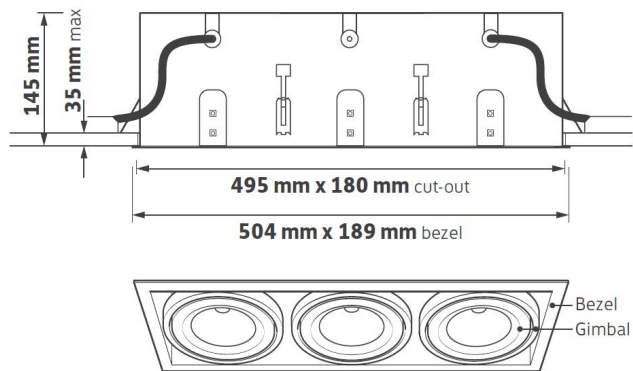

Specification	
Power:	8W/14W/19W/28W
Voltage:	AC 220-240V
Work Temperature:	-25°C ~35°C/
Color Temperature:	3000K/ 4000K
CRI:	80
Weight:	2.2kg
IP Rate:	IP20
Warranty:	5 Years

KEY FEATURES

- Fully adjustable LED framelight
- Incorporates Tridonic LED module and driver system
- UGR19 and ETL compliant variants
- Multifaceted 40° reflector as standard. Alternative reflector and beam options
- Plaster-in option
- Emergency, DALI and dimming options
- 5 year warranty

Ordering Information				
Model No	Lumens	Power	Colour	Colour Temperature
AL-6242-301-3K	1025	8W	830	3000K
AL-6242-302-4K	1075	8W	840	4000K
AL-6242-303-3K	1725	14W	830	3000K
AL-6242-304-4K	1800	14W	840	4000K
AL-6242-305-3K	2375	19W	830	3000K
AL-6242-306-4K	2450	19W	840	4000K
AL-6242-307-3K	3150	28W	830	3000K
AL-6242-308-4K	3275	28W	840	4000K