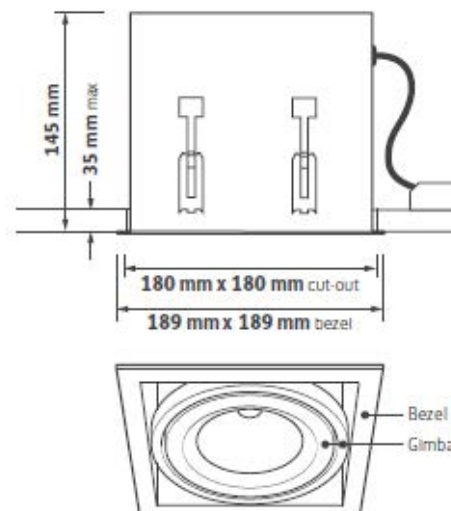

Specification	
Power:	8W/14W/19W/28W
Voltage:	AC 220-240V
Work Temperature:	-25°C ~35°C/
Color Temperature:	3000K/ 4000K
CRI:	80
Weight:	1.2kg
IP Rate:	IP20
Warranty:	5 Years

KEY FEATURES

- Fully adjustable LED framelight
- Incorporates Tridonic LED module and driver system
- UGR19 and ETL compliant variants
- Multifaceted 40° reflector as standard. Alternative reflector and beam options
- Plaster-in option
- Emergency, DALI and dimming options
- 5 year warranty

Ordering Information				
Model No	Lumens	Power	Colour	Colour Temperature
AL-6242-001-3K	1025	8W	830	3000K
AL-6242-002-4K	1075	8W	840	4000K
AL-6242-003-3K	1725	14W	830	3000K
AL-6242-004-4K	1800	14W	840	4000K
AL-6242-005-3K	2375	19W	830	3000K
AL-6242-006-4K	2450	19W	840	4000K
AL-6242-007-3K	3150	28W	830	3000K
AL-6242-008-4K	3275	28W	840	4000K