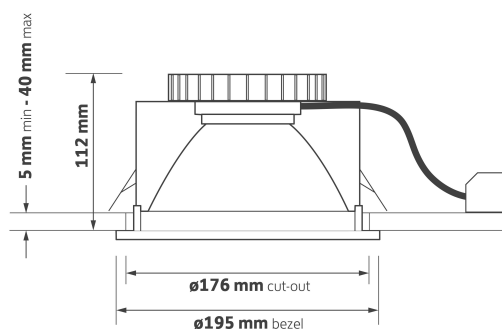

Specification	
Power:	18W / 19.5W
Voltage:	AC 220-240V
Work Temperature:	-25°C ~35°C
Color Temperature:	3000K/4000K
CRI:	80
Weight:	1.8kg
IP Rate:	IP20
Warranty:	5 Years

KEY FEATURES

- Professional LED Downlight
- Tridonic Advance LED and driver combination
- Part L and ECA compliant enclosures
- Low glare <UGR19 for LG7 compliance
- Lumen maintenance L80 / F10 @ 50,000 hours
- 60° satin etch reflector as standard
- Tunable white version, HCL variant
- 5 year warranty

Ordering Information

Model No	Lumens	Power	Colour	Colour Temperature
AL-6220-2002-3K	1900	19.5W	830	3000K
AL-6220-2004-4K	1875	18W	840	4000K