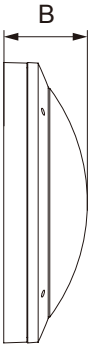

AL-HUPL

AL-HUEYE

Specification	
Power	13W
Lumens	1100m/630lm
Colour Temp	4000k
IP	IP65
IK	IK10
Colour	Black
Material	Polycarbonate/ Die-casting aluminum

KEY FEATURES

- 2 different attractive trim designs
- IK10 impact rating
- Ceiling or wall mounted
- Push terminal for fast wiring

Ordering Information				
Part Number	Wattage	Lumen	A	B
AL-HUPL	13W	1100lm	362mm	108mm
AL-HUEYE	13W	630lm	362mm	118.5mm

IP65

WARRANTY: 5 YEARS