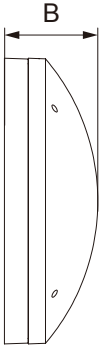

AL-HUPL

AL-HUEYE

Specification	
Power	13W
Lumens	1100m/630lm
Colour Temp	4000k
IP	IP65
IK	IK10
Colour	Black
Material	Polycarbonate/ Die-casting aluminum

KEY FEATURES

- 2 different attractive trim designs
- IK10 impact rating
- Ceiling or wall mounted
- Push terminal for fast wiring

Ordering Information				
Part Number	Wattage	Lumen	A	B
AL-HUPL	13W	1100lm	362mm	108mm
AL-HUEYE	13W	630lm	362mm	118.5mm

IP65

WARRANTY: 5 YEARS