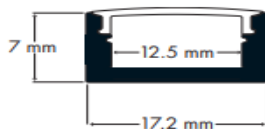

Ordering Information		
Code	Colour	Length
AL-SMAP-01-WH	WHITE	1000mm 2000mm 3000mm
AL-SMAP-01-BK	BLACK	1000mm 2000mm 3000mm
AL-SMAP-01-AL	ALUMINIUM	1000mm 2000mm 3000mm

Specification	
LED strip width:	up to 12 mm
Colour variations:	Aluminium
	Black,
	White (RAL9016)
Mounting:	pressed on to the milled hole or by adhesive mounting
COVERS (diffusers):	Opal (as standard) Walk Over Clear and Full Opal (optional)

Ordering Information		
Code	Colour	Length
AL-SMAP-02-WH	WHITE	1000mm 2000mm 3000mm
AL-SMAP-02-BK	BLACK	1000mm 2000mm 3000mm
AL-SMAP-02-AL	ALUMINIUM	1000mm 2000mm 3000mm

Diagram:

Specification	
LED strip width:	up to 12 mm
Colour variations:	Aluminium
	Black,
	White (RAL9016)
Mounting:	two-sided adhesive tape, mounting clip, pendants
COVERS (diffusers):	Opal (as standard) Walk Over Clear and Full Opal (optional)