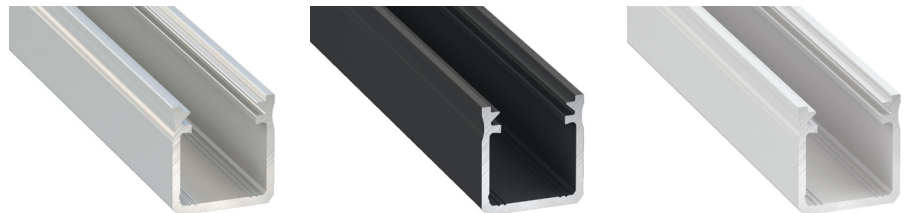

KEY FEATURES

AL-SMAP-01 is a Surface Mounted (Can be recessed) Aluminium Profile-for decorative lighting for Commercial or Residential.

Profile is essential to LED Strip installation as this provides a heatsink to ensure longevity, dilutes spotting and provides a smooth, professional, straight, long-lasting Installation.

KEY FEATURES

AL-SMAP-02 is a Surface Mounted (Can be recessed) Aluminium Profile-for decorative lighting for Commercial or Residential.

Profile is essential to LED Strip installation as this provides a heatsink to ensure longevity, dilutes spotting and provides a smooth, professional, straight, long-lasting Installation.

Ordering Information		
Code	Colour	Length
AL-SMAP-02-WH	WHITE	1000mm 2000mm 3000mm
AL-SMAP-02-BK	BLACK	1000mm 2000mm 3000mm
AL-SMAP-02-AL	ALUMINIUM	1000mm 2000mm 3000mm

Diagram:

Specification	
LED strip width:	up to 12 mm
Colour variations:	Aluminium
	Black,
	White (RAL9016)
Mounting:	two-sided adhesive tape, mounting clip, pendants
COVERS (diffusers):	Opal (as standard) Walk Over Clear and Full Opal (optional)

KEY FEATURES

AL-SMAP-03 is a Surface Mounted (Can be recessed) Aluminium Profile-for decorative lighting for Commercial or Residential.

Profile is essential to LED Strip installation as this provides a heatsink to ensure longevity, dilutes spotting and provides a smooth, professional, straight, long-lasting Installation.