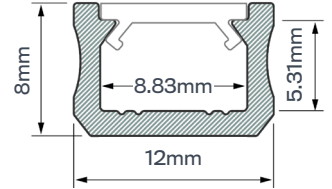

Specification	
LED strip width:	up to 8 mm
Colour variations:	Aluminium
	Black,
	White (RAL9016)
Mounting:	two-sided adhesive tape, mounting clip,
	mounting clip
COVERS (diffusers):	Opal (as standard) Walk Over Clear and Full Opal (optional)

Ordering Information		
Code	Colour	Length
AL-SMAP-01-WH	WHITE	1000mm 2000mm 3000mm
AL-SMAP-01-BK	BLACK	1000mm 2000mm 3000mm
AL-SMAP-01-AL	ALUMINIUM	1000mm 2000mm 3000mm

Specification	
LED strip width:	up to 12 mm
Colour variations:	Aluminium
	Black,
	White (RAL9016)
Mounting:	pressed on to the milled hole or by adhesive mounting
COVERS (diffusers):	Opal (as standard) Walk Over Clear and Full Opal (optional)

Ordering Information		
Code	Colour	Length
AL-SMAP-02-WH	WHITE	1000mm 2000mm 3000mm
AL-SMAP-02-BK	BLACK	1000mm 2000mm 3000mm
AL-SMAP-02-AL	ALUMINIUM	1000mm 2000mm 3000mm

Diagram:

Specification	
LED strip width:	up to 12 mm
Colour variations:	Aluminium
	Black,
	White (RAL9016)
Mounting:	two-sided adhesive tape, mounting clip, pendants
COVERS (diffusers):	Opal (as standard) Walk Over Clear and Full Opal (optional)

Ordering Information		
Code	Colour	Length
AL-LIP-11 -WH	WHITE	1000mm 2000mm 3000mm
AL-LIP-11 -AL	SILVER	1000mm 2000mm 3000mm

Diagram: