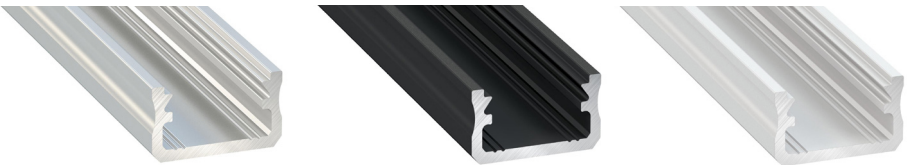

Specification	
LED strip width:	up to 8 mm
Colour variations:	Aluminium
	Black,
	White (RAL9016)
Mounting:	two-sided adhesive tape, mounting clip,
	mounting clip
COVERS (diffusers):	Opal (as standard) Walk Over Clear and Full Opal (optional)

KEY FEATURES

AL-SMAP-01 is a Surface Mounted (Can be recessed) Aluminium Profile-for decorative lighting for Commercial or Residential.

Profile is essential to LED Strip installation as this provides a heatsink to ensure longevity, dilutes spotting and provides a smooth, professional, straight, long-lasting Installation.

Ordering Information		
Code	Colour	Length
AL-SMAP-01-WH	WHITE	1000mm 2000mm 3000mm
AL-SMAP-01-BK	BLACK	1000mm 2000mm 3000mm
AL-SMAP-01-AL	ALUMINIUM	1000mm 2000mm 3000mm

Specification	
LED strip width:	up to 12 mm
Colour variations:	Aluminium
	Black,
	White (RAL9016)
Mounting:	pressed on to the milled hole or by adhesive mounting
COVERS (diffusers):	Opal (as standard) Walk Over Clear and Full Opal (optional)

KEY FEATURES

AL-SMAP-02 is a Surface Mounted (Can be recessed) Aluminium Profile-for decorative lighting for Commercial or Residential.

Profile is essential to LED Strip installation as this provides a heatsink to ensure longevity, dilutes spotting and provides a smooth, professional, straight, long-lasting Installation.