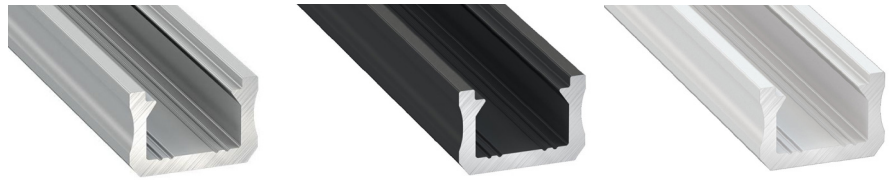

Specification	
LED strip width:	up to 8 mm
Colour variations:	Aluminium
	Black,
	White (RAL9016)
Mounting:	two-sided adhesive tape, mounting clip,
	mounting clip
COVERS (diffusers):	Opal (as standard) Walk Over Clear and Full Opal (optional)

KEY FEATURES

AL-SMAP-01 is a Surface Mounted (Can be recessed) Aluminium Profile-for decorative lighting for Commercial or Residential.

Profile is essential to LED Strip installation as this provides a heatsink to ensure longevity, dilutes spotting and provides a smooth, professional, straight, long-lasting Installation.

Ordering Information		
Code	Colour	Length
AL-SMAP-01-WH	WHITE	1000mm 2000mm 3000mm
AL-SMAP-01-BK	BLACK	1000mm 2000mm 3000mm
AL-SMAP-01-AL	ALUMINIUM	1000mm 2000mm 3000mm

Specification	
LED strip width:	up to 12 mm
Colour variations:	Aluminium
	Black,
	White (RAL9016)
Mounting:	pressed on to the milled hole or by adhesive mounting
COVERS (diffusers):	Opal (as standard) Walk Over Clear and Full Opal (optional)

KEY FEATURES

AL-SMAP-02 is a Surface Mounted (Can be recessed) Aluminium Profile-for decorative lighting for Commercial or Residential.

Profile is essential to LED Strip installation as this provides a heatsink to ensure longevity, dilutes spotting and provides a smooth, professional, straight, long-lasting Installation.