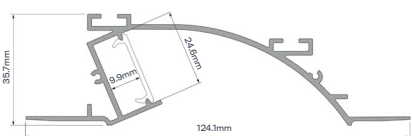

Specification	
LED strip width:	up to 12mm
Colour variations:	- Silver - White (RAL9016)
Mounting:	mounting springs
COVERS (diffusers):	Opal (as standard)

## KEY FEATURES

AL-PLIP-COVING-1 are recessed drywall system profiles. Designed to be used in suspended ceilings in residential construction.

### Ordering Information

Code	Colour	Length
AL-PLIP-COVING-1-WH-1M	WHITE	1000mm
AL-PLIP-COVING-1-WH-2M	WHITE	2000mm
AL-PLIP-COVING-1-WH-3M	WHITE	3000mm
AL-PLIP-COVING-1-AL-1M	ALUMINIUM	1000mm
AL-PLIP-COVING-1-AL-2M	ALUMINIUM	2000mm
AL-PLIP-COVING-1-AL-3M	ALUMINIUM	3000mm