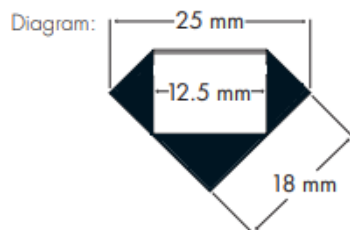

KEY FEATURES

Groove mounted profile - for lighting kitchen and stores. Perfect for lighting shelves and countertops. Easy installation inside a milled groove. The minimum depth of the groove is only 9 mm. The small height of this profile and the flat cover (mounted from the top with a snap-on) give the impression of a very discreet fixture for LED strips and tapes. AL-LIP-02 is ideally suited for use as an element of decorative backlighting in furniture and interior decorations.

Ordering Information		
Code	Colour	Length
AL-LIP-02-AL-WH-2M	WHITE	2000MM
AL-LIP-02-AL-WH-3M	WHITE	3000MM
AL-LIP-02-AL-BK-2M	BLACK	2000MM
AL-LIP-02-AL-BK-3M	BLACK	3000MM
AL-LIP-02-AL-2M	ALUMINIUM	2000MM
AL-LIP-02-AL-3M	ALUMINIUM	3000MM

AL-CAP-01