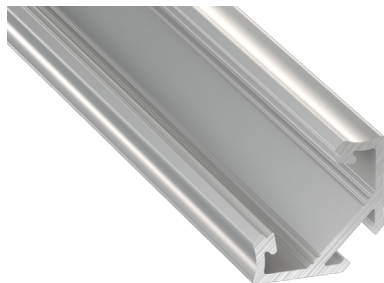

KEY FEATURES

Groove mounted profile - for lighting kitchen and stores. Perfect for lighting shelves and countertops. Easy installation inside a milled groove. The minimum depth of the groove is only 9 mm. The small height of this profile and the flat cover (mounted from the top with a snap-on) give the impression of a very discreet fixture for LED strips and tapes. AL-LIP-02 is ideally suited for use as an element of decorative backlighting in furniture and interior decorations.

Ordering Information		
Code	Colour	Length
AL-LIP-02-AL-WH-2M	WHITE	2000MM
AL-LIP-02-AL-WH-3M	WHITE	3000MM
AL-LIP-02-AL-BK-2M	BLACK	2000MM
AL-LIP-02-AL-BK-3M	BLACK	3000MM
AL-LIP-02-AL-2M	ALUMINIUM	2000MM
AL-LIP-02-AL-3M	ALUMINIUM	3000MM

AL-CAP-01