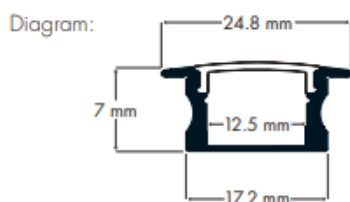

AL-LIP-02

Specification	
LED strip width:	12mm
Colour variations:	Raw
	Black
:	White (RAL9016)
Mounting:	Two-sided Adhesive Tape, Mounting Clip, Pendants
Diffuser	Opal

## KEY FEATURES

Groove mounted profile - for lighting kitchen and stores. Perfect for lighting shelves and countertops. Easy installation inside a milled groove. The minimum depth of the groove is only 9 mm. The small height of this profile and the flat cover (mounted from the top with a snap-on) give the impression of a very discreet fixture for LED strips and tapes. AL-LIP-02 is ideally suited for use as an element of decorative backlighting in furniture and interior decorations.

Ordering Information		
Code	Colour	Length
AL-LIP-02-AL-WH-2M	WHITE	2000MM
AL-LIP-02-AL-WH-3M	WHITE	3000MM
AL-LIP-02-AL-BK-2M	BLACK	2000MM
AL-LIP-02-AL-BK-3M	BLACK	3000MM
AL-LIP-02-AL-2M	ALUMINIUM	2000MM
AL-LIP-02-AL-3M	ALUMINIUM	3000MM

Specification	
LED strip width:	Up to 12mm
Colour variations:	Raw
	Black
:	White (RAL9016)
Mounting:	Pressed on to the milled hole or by adhesive tape
Covers (Diffusers)	Opal

Ordering Information		
Code	Colour	Length
AL-CAP-01-AL-WH-2M	WHITE	2000mm
AL-CAP-01-AL-WH-3M	WHITE	3000mm
AL-CAP-01-AL-BK-2M	BLACK	2000mm
AL-CAP-01-AL-BK-3M	BLACK	3000mm
AL-CAP-01-AL-2M	ALUMINIUM	2000mm
AL-CAP-01-AL-3M	ALUMINIUM	3000mm