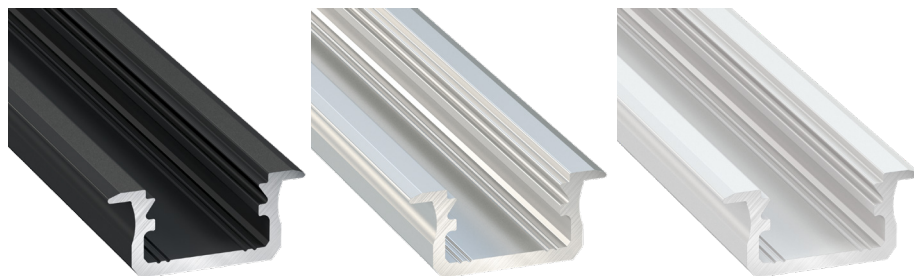

AL-LIP-02

Specification	
LED strip width:	12mm
Colour variations:	Raw
	Black
:	White (RAL9016)
Mounting:	Two-sided Adhesive Tape, Mounting Clip, Pendants
Diffuser	Opal

## KEY FEATURES

Groove mounted profile - for lighting kitchen and stores. Perfect for lighting shelves and countertops. Easy installation inside a milled groove. The minimum depth of the groove is only 9 mm. The small height of this profile and the flat cover (mounted from the top with a snap-on) give the impression of a very discreet fixture for LED strips and tapes. AL-LIP-02 is ideally suited for use as an element of decorative backlighting in furniture and interior decorations.

The small height of this profile and the flat cover (mounted from the top with a snap-on) give the impression of a very discreet fixture for LED strips and tapes. AL-CAP-01 is ideally suited for use as an element of decorative backlighting in furniture and interior decorations.

Specification	
LED strip width:	Up to 12mm
Colour variations:	Raw
	Black
:	White (RAL9016)
Mounting:	Pressed on to the milled hole or by adhesive tape
Covers (Diffusers)	Opal

Ordering Information		
Code	Colour	Length
AL-CAP-01-AL-WH-2M	WHITE	2000mm
AL-CAP-01-AL-WH-3M	WHITE	3000mm
AL-CAP-01-AL-BK-2M	BLACK	2000mm
AL-CAP-01-AL-BK-3M	BLACK	3000mm
AL-CAP-01-AL-2M	ALUMINIUM	2000mm
AL-CAP-01-AL-3M	ALUMINIUM	3000mm